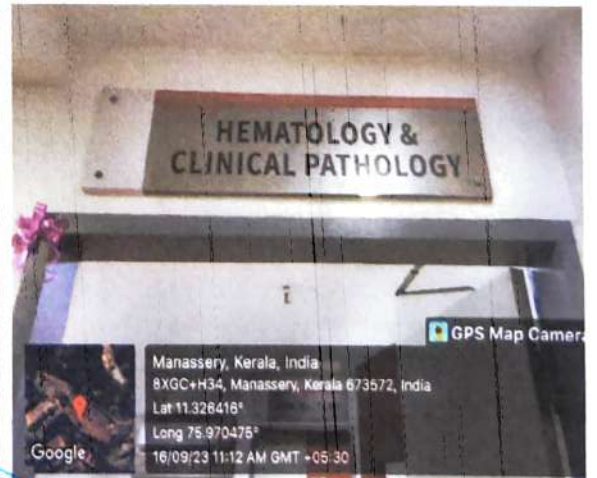

Manassery, Kerala, India
8XGC+H34, Manassery, Kerala 673572, India
Lat 11.328416°
Long 75.970475°
16/09/23 11:12 AM GMT +05:30