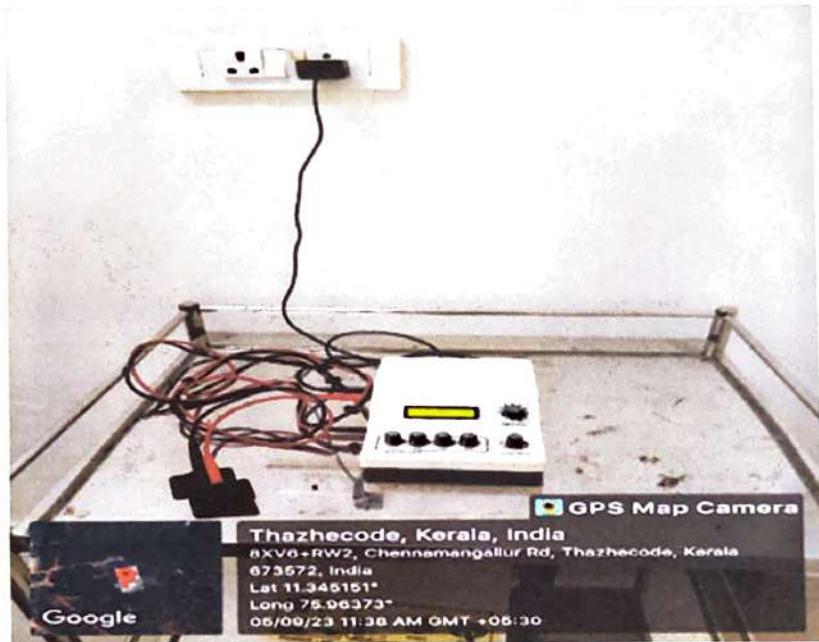

KMCT

COLLEGE OF ALLIED HEALTH SCIENCES

Affiliated to Kerala University of Health Sciences and approved by Govt. of Kerala

[Signature]
Principal
College of Allied Health Sciences
P.O. Manassery, Mukkam
Kozhikode, Pin - 673602

Muthalam, Mukkam, Kozhikode - 673602

☎ 0495-2296522, 2986522, 9526013000

✉ healthscience@kmct.edu.in 🌐 www.kmcthealthsciences.org

INNOVATION AND
ENTREPRENEURSHIP
DEVELOPMENT CENTRE