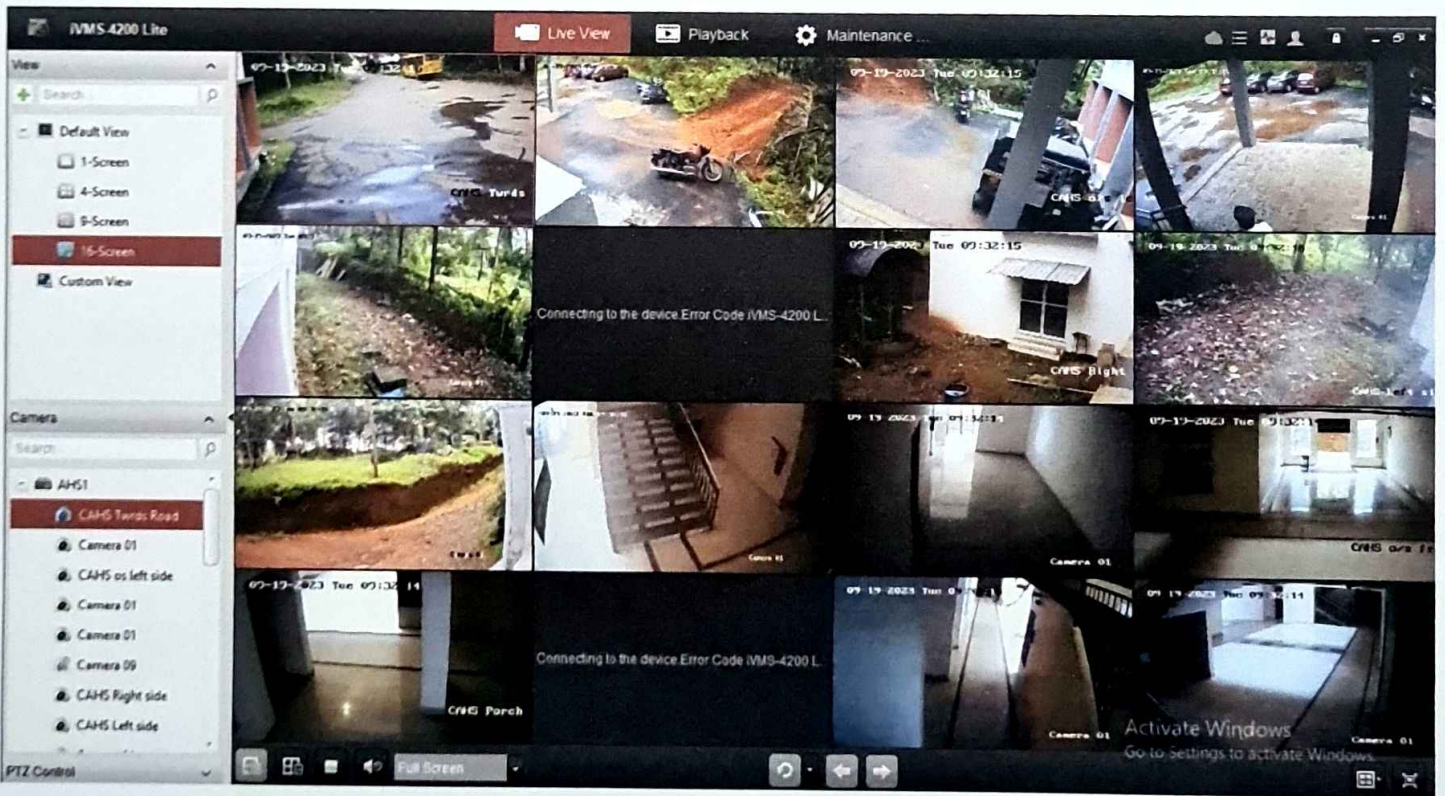

INNOVATION AND
ENTREPRENEURSHIP
DEVELOPMENT CENTRE

KMCT

COLLEGE OF ALLIED HEALTH SCIENCES

Affiliated to Kerala University of Health Sciences and approved by Govt. of Kerala

CCTV

[Handwritten Signature]

Principal
KMCT College of Allied Health Sciences
P.O. Manassery, Mukkam
Kozhikode, Pin - 673602