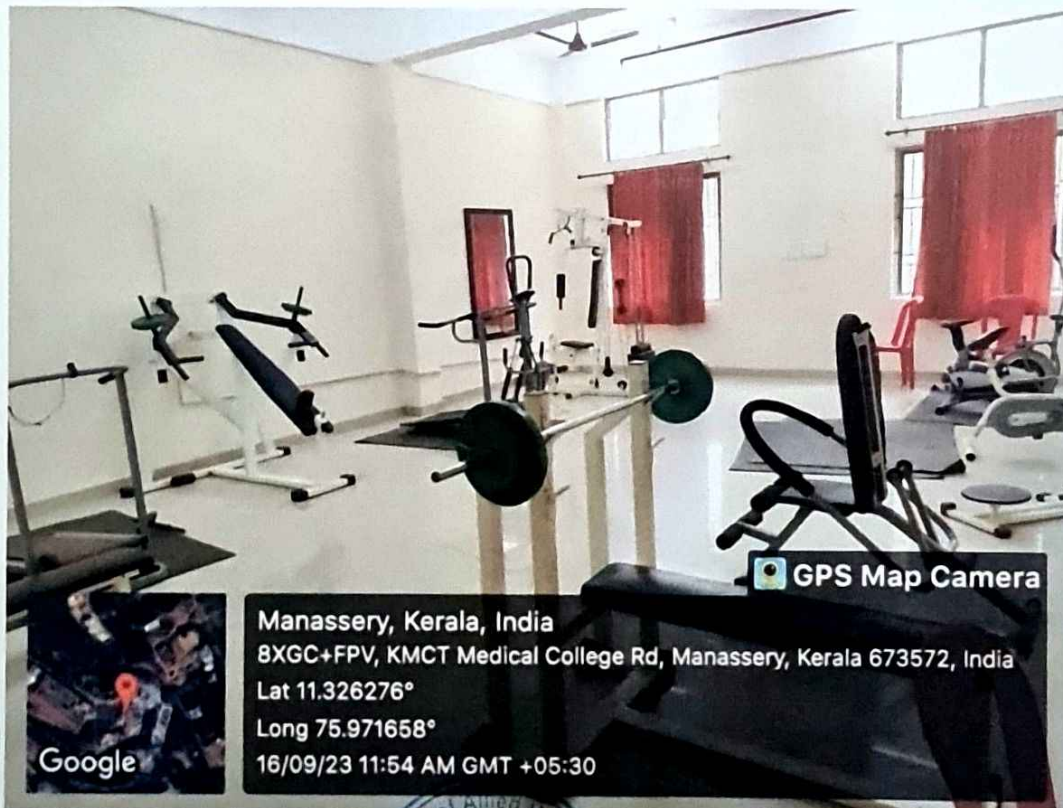

INNOVATION AND
ENTREPRENEURSHIP
DEVELOPMENT CENTRE

KMCT

COLLEGE OF ALLIED HEALTH SCIENCES

Affiliated to Kerala University of Health Sciences and approved by Govt. of Kerala

WATER PURIFIER

GYM INDOOR

[Handwritten Signature]