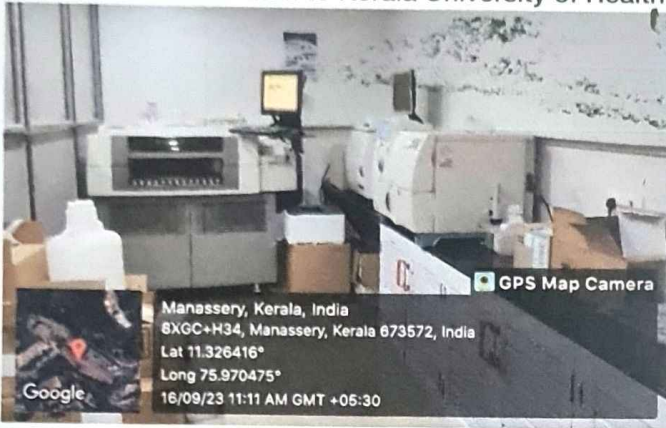

KMCT

COLLEGE OF ALLIED HEALTH SCIENCES

Affiliated to Kerala University of Health Sciences and approved by Govt. of Kerala