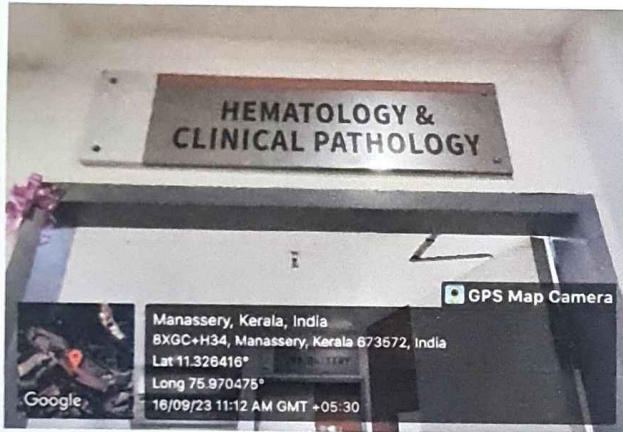

KMCT

COLLEGE OF ALLIED HEALTH SCIENCES

Affiliated to Kerala University of Health Sciences and approved by Govt. of Kerala