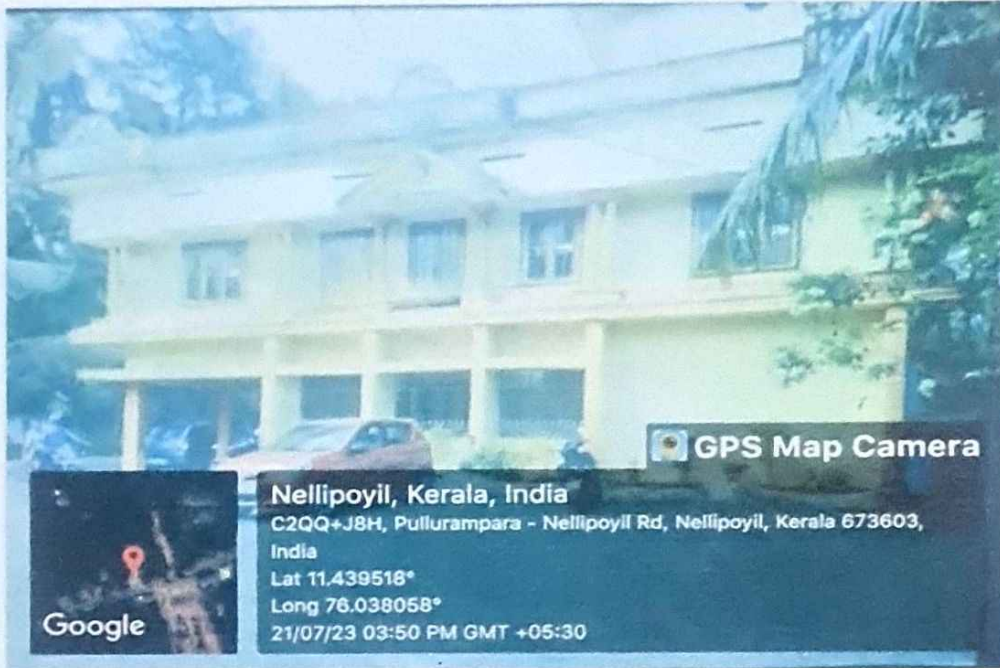

[Signature]
Principal

KMCT

COLLEGE OF ALLIED HEALTH SCIENCES

Affiliated to Kerala University of Health Sciences and approved by Govt. of Kerala

RURAL HEALTH TRAINING CENTRE, NELLIPOYIL

HEALTH CENTRE-KUNIYIL