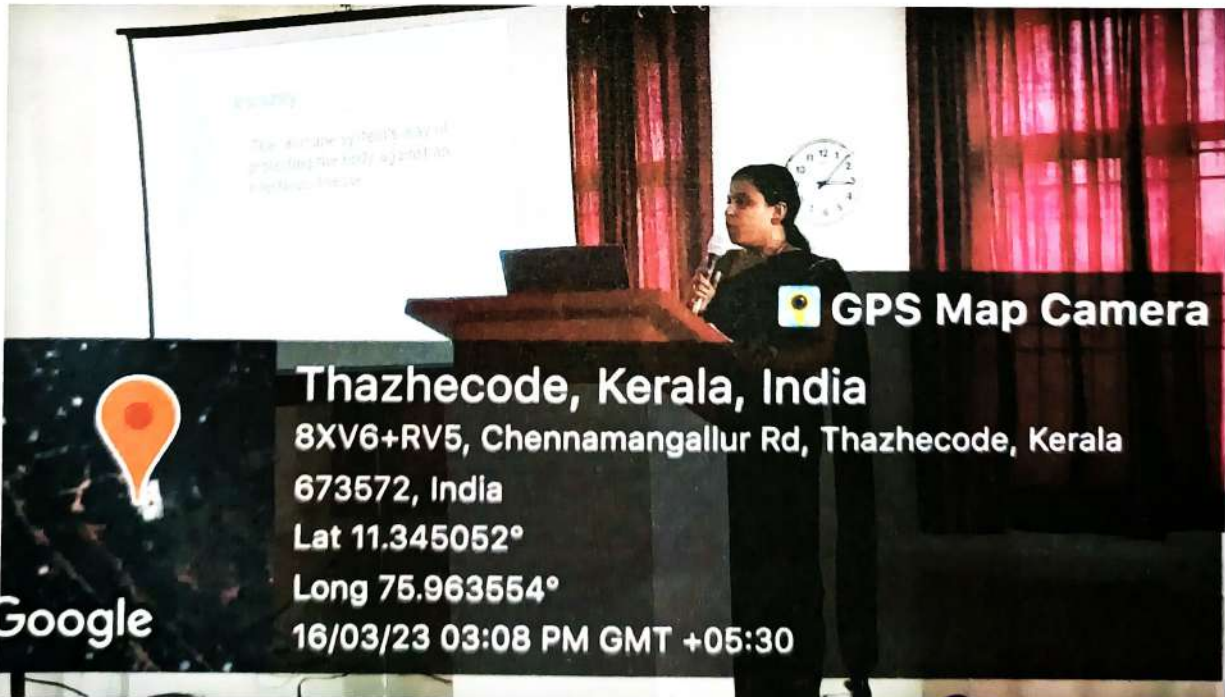

KMCT

COLLEGE OF ALLIED HEALTH SCIENCES

Affiliated to Kerala University of Health Sciences and approved by Govt. of Kerala

GPS Map Camera

Thazhecode, Kerala, India

8XV6+RV5, Chennamangallur Rd, Thazhecode, Kerala

673572, India

Lat 11.345052°

Long 75.963554°

16/03/23 03:08 PM GMT +05:30

Google

Muthalam, Mukkam, Kozhikode - 673602

☎ 0495-2296522, 2986522, 9526013000

✉ healthscience@kmct.edu.in 🌐 www.kmcthealthsciences.org