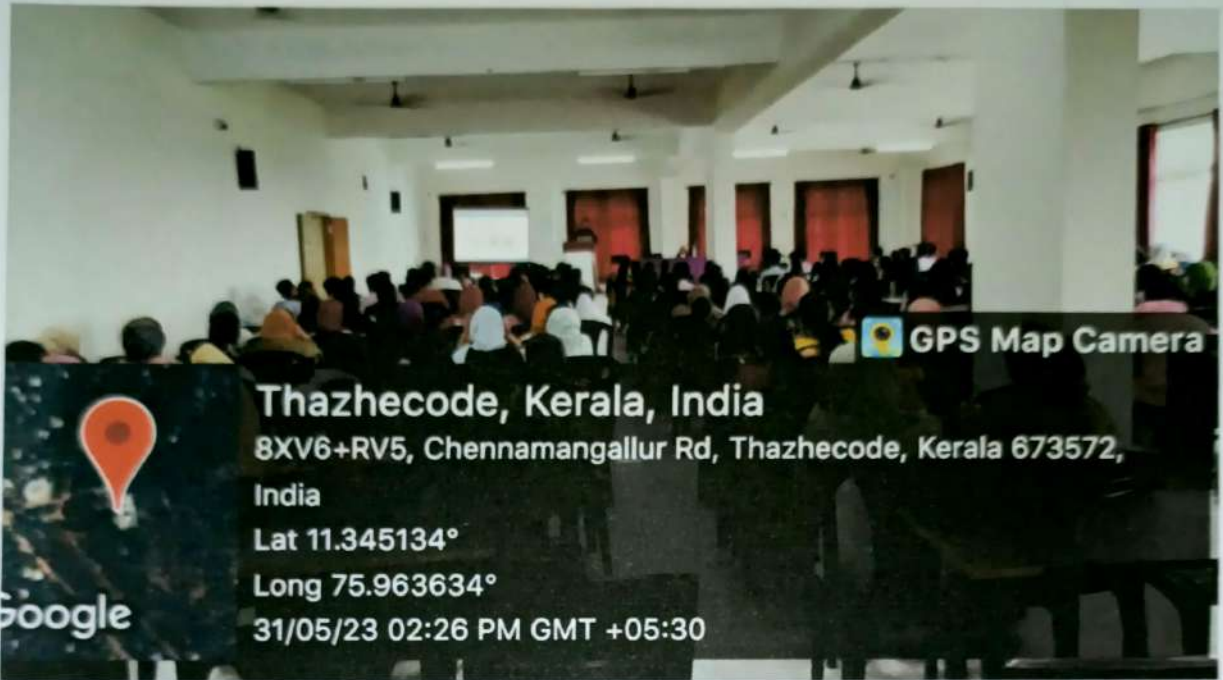

KMCT

COLLEGE OF ALLIED HEALTH SCIENCES

Affiliated to Kerala University of Health Sciences and approved by Govt. of Kerala

Thazhicode, Kerala, India

8XV6+RV5, Chennamangallur Rd, Thazhicode, Kerala 673572, India

Lat 11.345134°

Long 75.963634°

31/05/23 02:26 PM GMT +05:30

Google