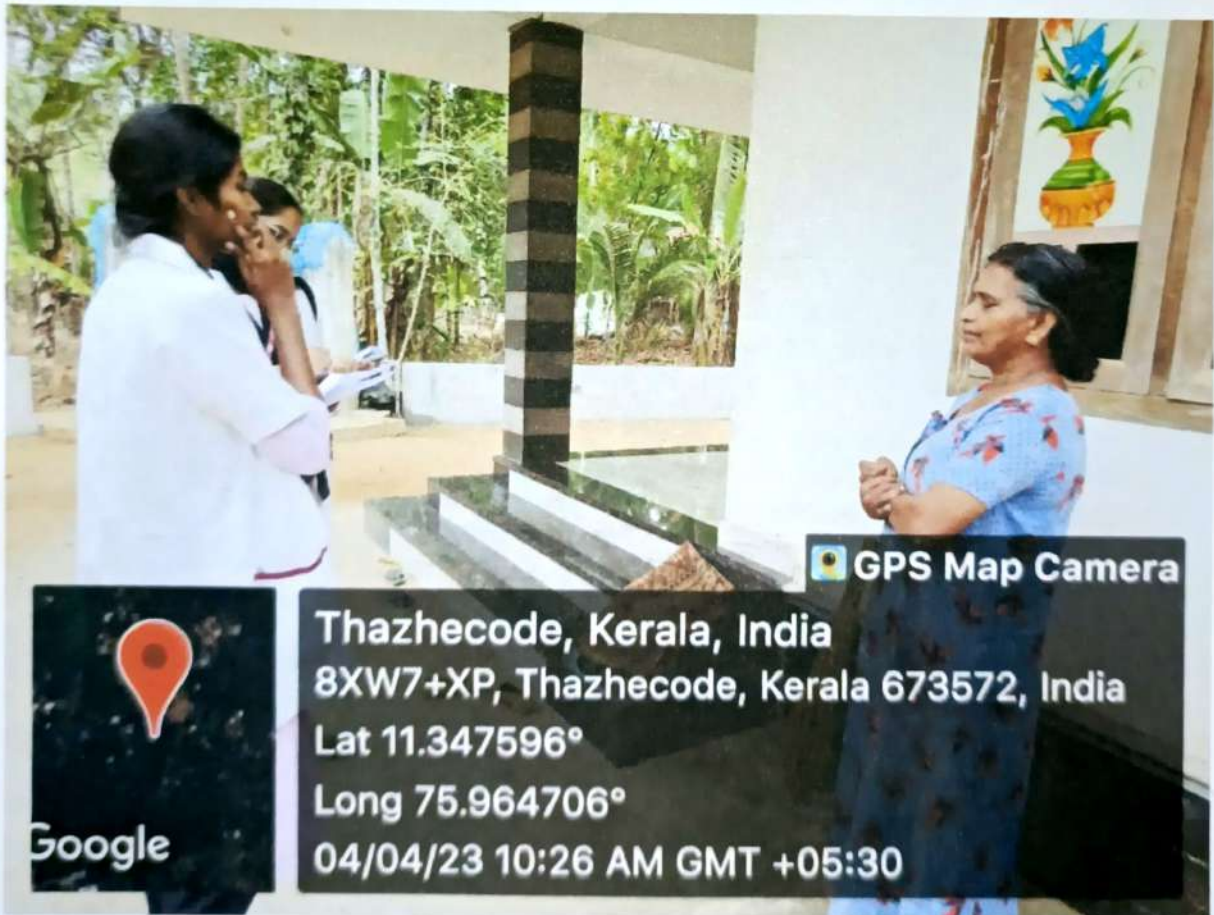

Affiliated to Kerala University of Health Sciences and approved by Govt. of Kerala

GPS Map Camera

Google

Thazhcode, Kerala, India
8XW7+XP, Thazhcode, Kerala 673572, India
Lat 11.347596°
Long 75.964706°
04/04/23 10:26 AM GMT +05:30