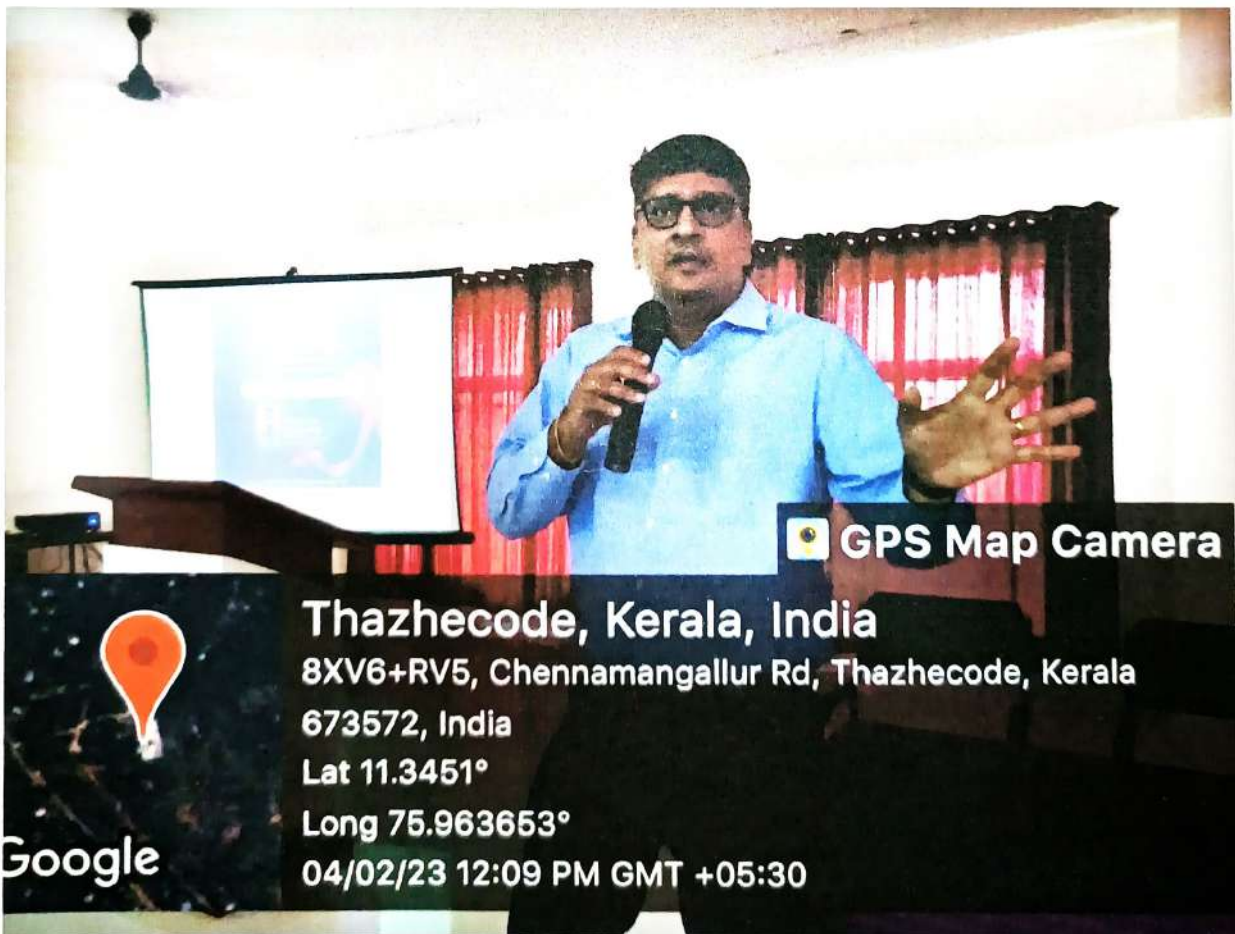

GPS Map Camera