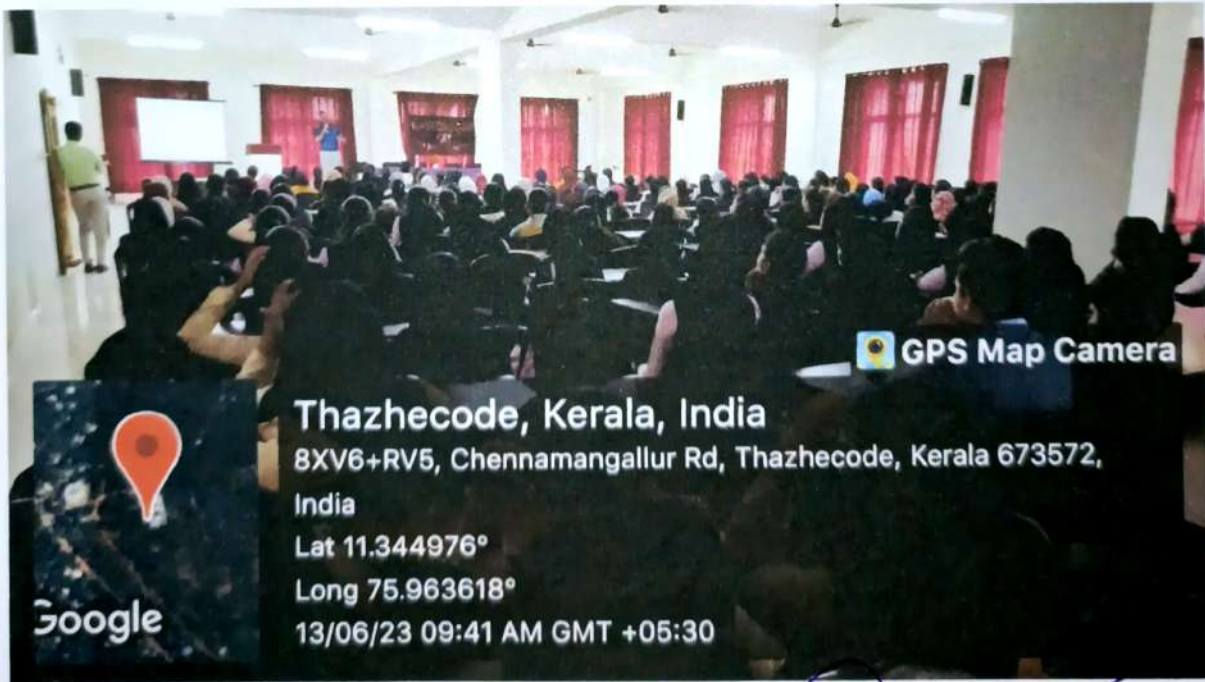

GPS Map Camera