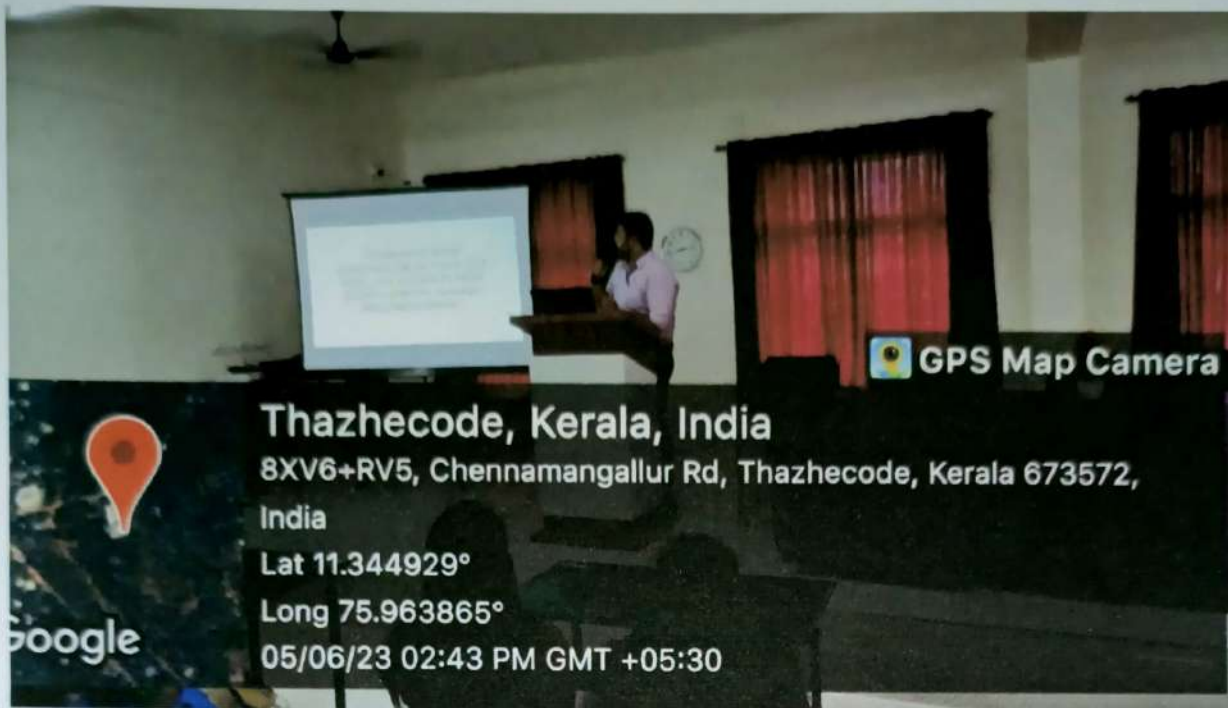

KMCT

COLLEGE OF ALLIED HEALTH SCIENCES

Affiliated to Kerala University of Health Sciences and approved by Govt. of Kerala

Principal
KMCT College of Allied Health Sciences
P.O. Manassery, Mukkam
Kozhikode, Pin - 673602