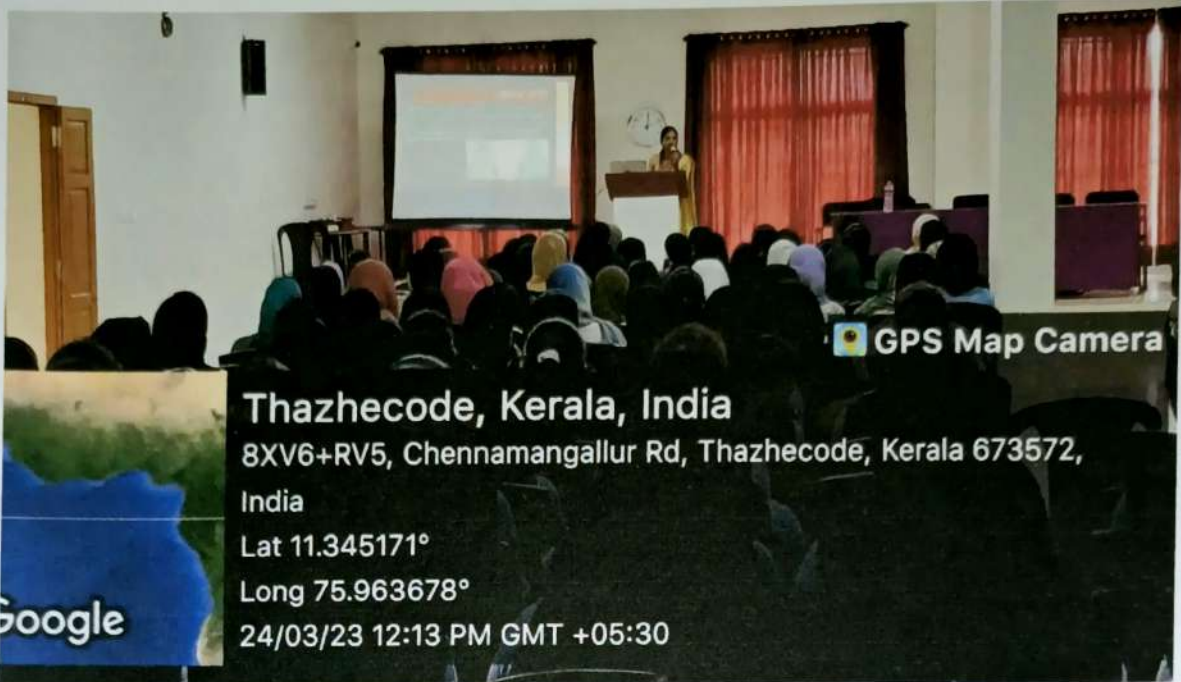

KMCT

COLLEGE OF ALLIED HEALTH SCIENCES

Affiliated to Kerala University of Health Sciences and approved by Govt. of Kerala

Thazhcode, Kerala, India

8XV6+RV5, Chennamangallur Rd, Thazhcode, Kerala 673572,
India

Lat 11.345171°

Long 75.963678°

24/03/23 12:13 PM GMT +05:30