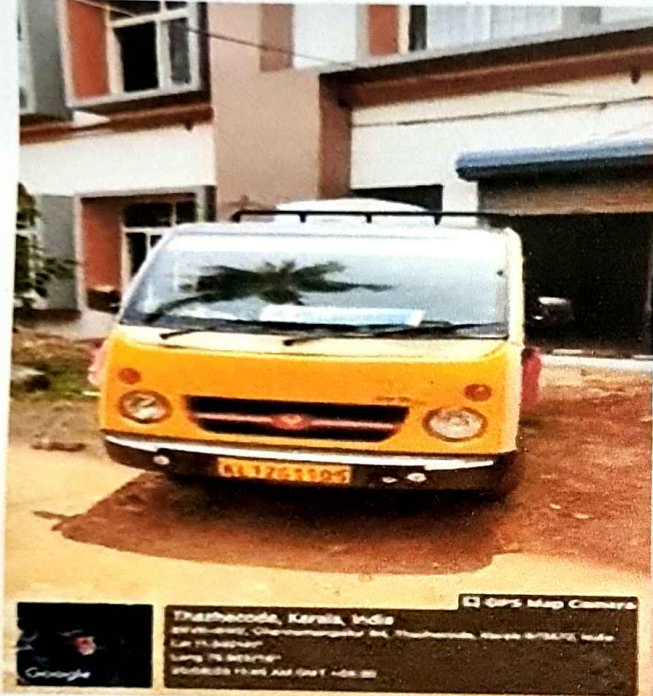

KMCT

COLLEGE OF ALLIED HEALTH SCIENCES

Affiliated to Kerala University of Health Sciences and approved by Govt. of Kerala

HARITHA KARMA SENA

Principal
KMCT College of Allied Health Sciences
P.O. Manassery, Mukkam
Kozhikode, Pin - 673602

Muthalam, Mukkam, Kozhikode - 673602

☎ 0495-2296522, 2986522, 9526013000

✉ healthscience@kmct.edu.in 🌐 www.kmcthealthsciences.org

INNOVATION AND
ENTREPRENEURSHIP
DEVELOPMENT CENTRE