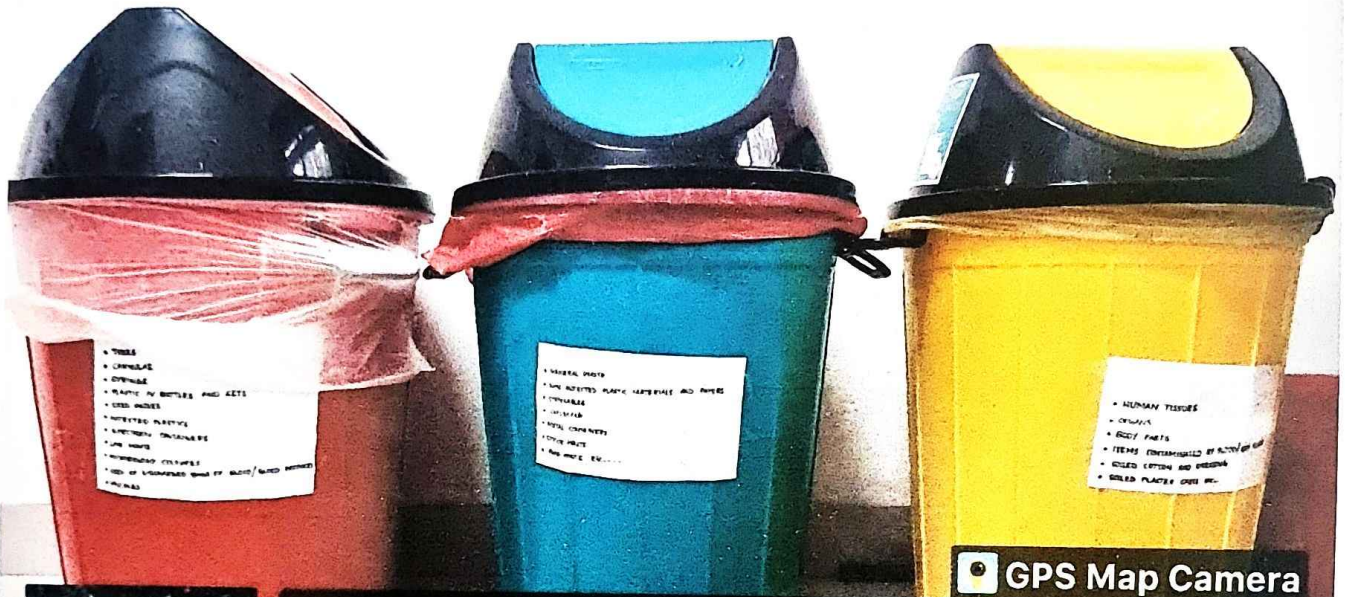

INNOVATION AND
ENTREPRENEURSHIP
DEVELOPMENT CENTRE

KMCT

COLLEGE OF ALLIED HEALTH SCIENCES

Affiliated to Kerala University of Health Sciences and approved by Govt. of Kerala

BIOMEDICAL WASTE COLLECTION

GPS Map Camera