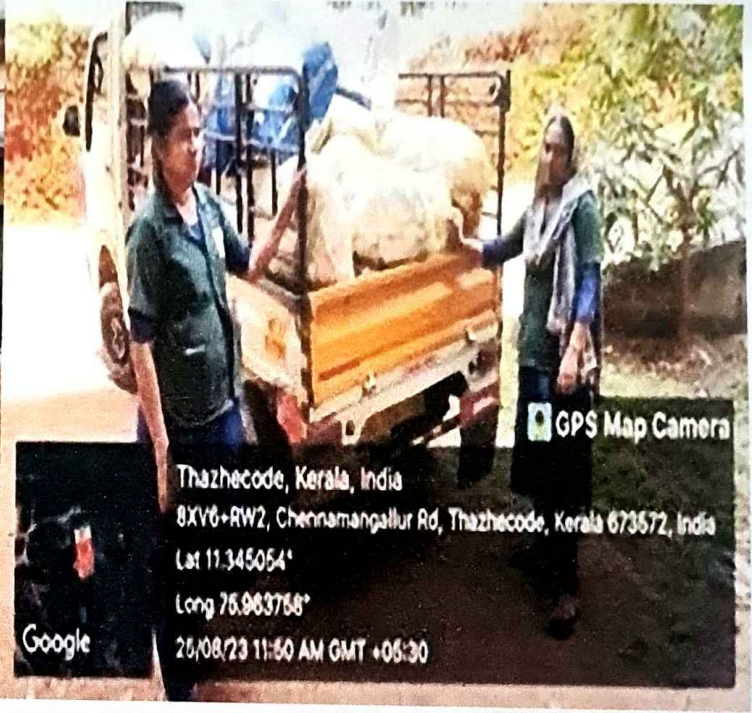

KMCT

COLLEGE OF ALLIED HEALTH SCIENCES

Affiliated to Kerala University of Health Sciences and approved by Govt. of Kerala

HARITHA KARMA SENA

Principal
KMCT College of Allied Health Sciences
P.O. Manassery, Mukkam
Kozhikode, Pin - 673602

Muthalam, Mukkam, Kozhikode - 673602

☎ 0495-2296522, 2986522, 9526013000

✉ healthscience@kmct.edu.in 🌐 www.kmcthealthsciences.org

INNOVATION AND
ENTREPRENEURSHIP
DEVELOPMENT CENTRE