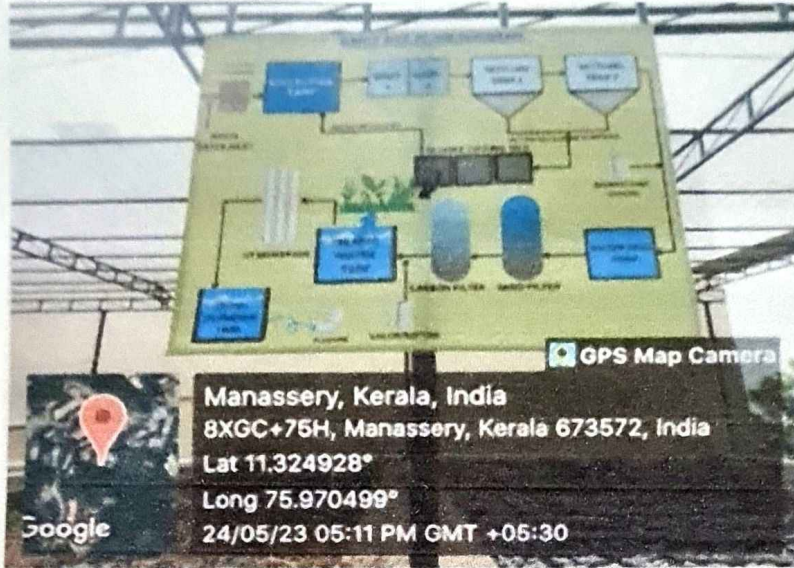

Affiliated to Kerala University of Health Sciences and approved by Govt. of Kerala

PHOTOS OF SEWAGE TREATMENT PLANT

Principal
 KMCT College of Allied Health Sciences
 P.O. Manassery, Mukkam
 Kozhikode, Pin - 673602