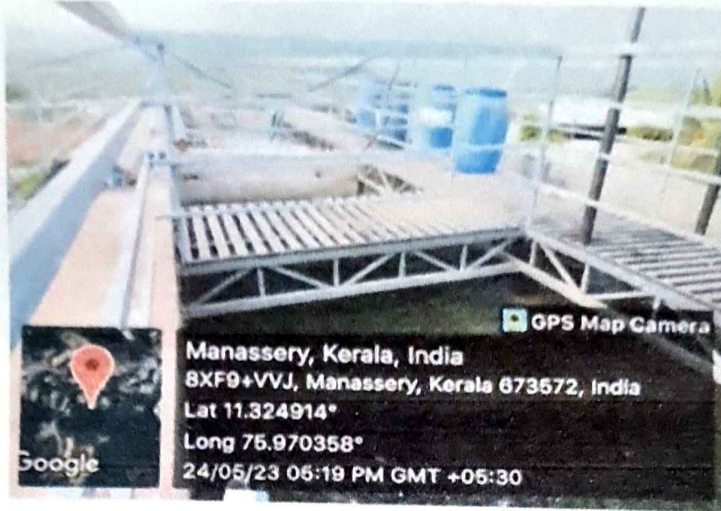

KMCT

COLLEGE OF ALLIED HEALTH SCIENCES

Affiliated to Kerala University of Health Sciences and approved by Govt. of Kerala

Principal
KMCT College of Allied Health Sciences
P.O. Manassery, Mukkam
Kozhikode, Pin - 673602

Muthalam, Mukkam, Kozhikode - 673602

☎ 0495-2296522, 2986522, 9526013000

✉ healthscience@kmct.edu.in 🌐 www.kmcthealthsciences.org

INNOVATION AND
ENTREPRENEURSHIP
DEVELOPMENT CENTRE