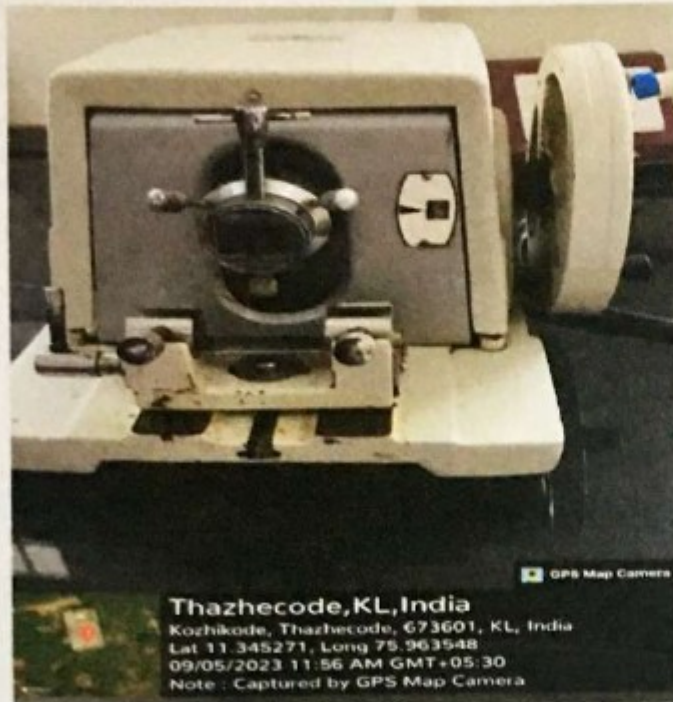

KMCT COLLEGE OF ALLIED HEALTH SCIENCES

Affiliated to Kerala University of Health Sciences and approved by Govt. of Kerala

MICROTOME

Thazhicode, KL, India
Kozhikode, Thazhicode, 673601, KL, India
Lat 11.345271, Long 75.963548
09/05/2023 11:56 AM GMT+05:30
Note: Captured by GPS Map Camera