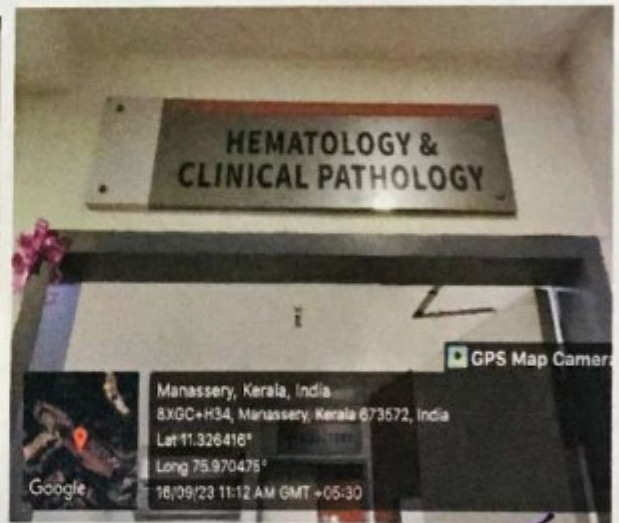

Manassery, Kerala, India
8XGC+H34, Manassery, Kerala 673572, India
Lat 11.326416°
Long 75.970475°
16/09/23 11:12 AM GMT +05:30