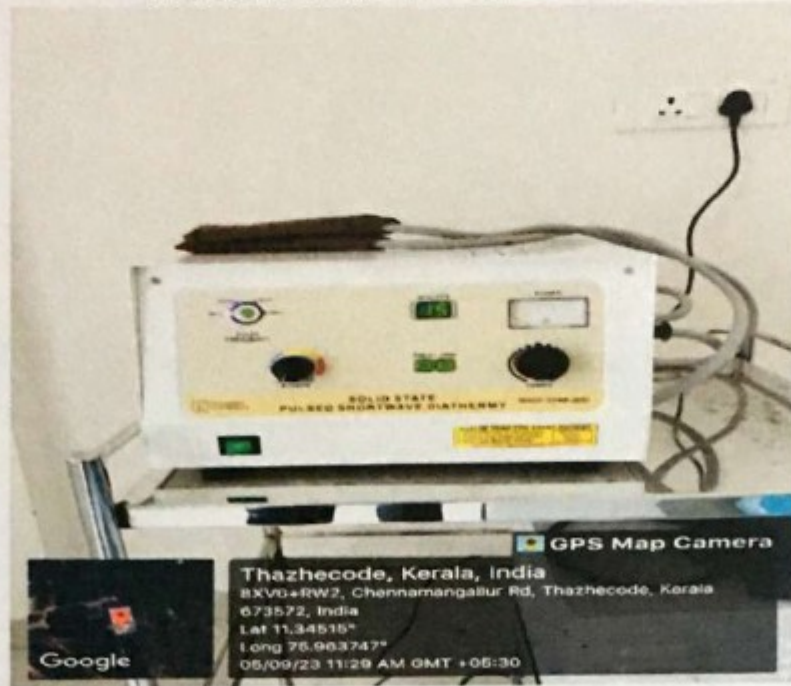

KMCT

COLLEGE OF ALLIED HEALTH SCIENCES

Affiliated to Kerala University of Health Sciences and approved by Govt. of Kerala

PULSED SHORT WAVE DIATHERMY UNIT