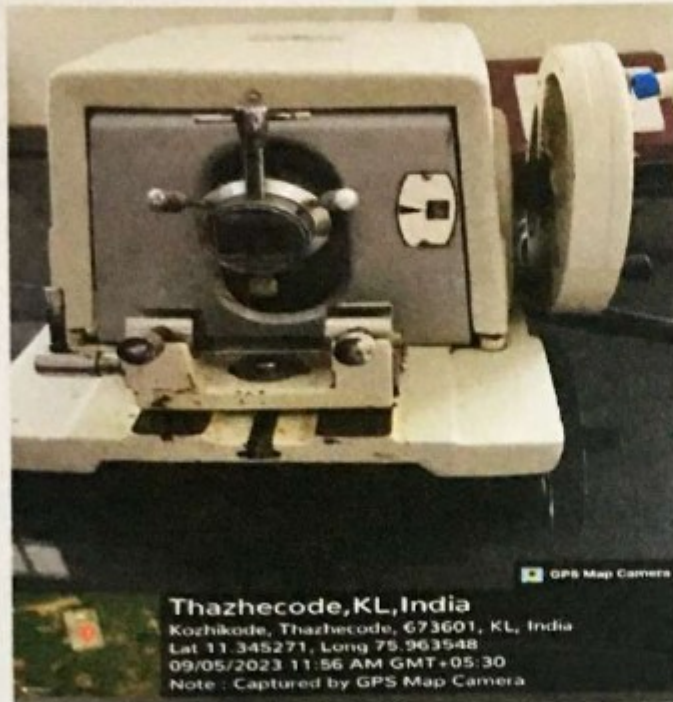

KMCT

COLLEGE OF ALLIED HEALTH SCIENCES

Affiliated to Kerala University of Health Sciences and approved by Govt. of Kerala

MICROTOME

Thazhicode, KL, India
Kozhikode, Thazhicode, 673601, KL, India
Lat 11.345271, Long 75.963548
09/05/2023 11:56 AM GMT+05:30
Note: Captured by GPS Map Camera